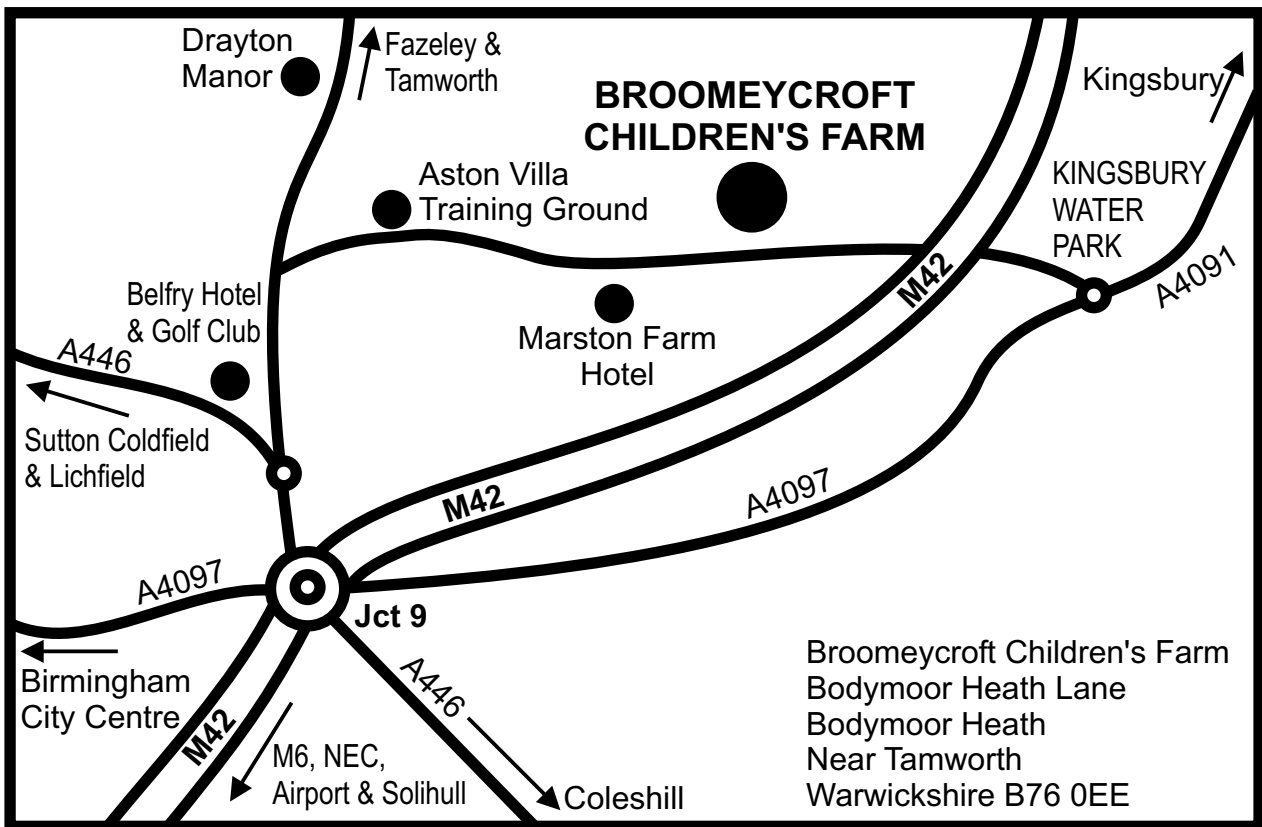

BROOMEY CROFT

Childrens Farm

INFORMATION FOR COACH DRIVERS VISITING BROOMEY CROFT CHILDRENS FARM

PLEASE NOTE: If your vehicle is low slung there is a risk of grounding on the Canal Bridge. In this case the farm is best approached from the A4097.